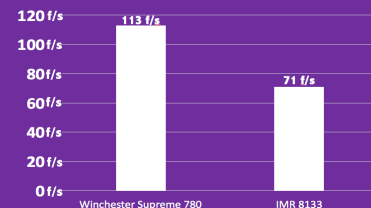

- 6.5-300 Weatherby
- 264 Win Mag
- 28 Nosler
- 300 Rem Ultra Mag

Slowest burn rate Enduron® Technology powder

Performs comparably to Hodgdon Retumbo

Available in 1-LB containers

FAST

BURN RATE

SLOW

Copper Fouling Elimination

Extreme Temperature Stability

Ideal Load Density

Environmentally Friendly

EXTREME VELOCITY SPREAD FOR TEMPERATURES BETWEEN 0° - 125°

CARTRIDGE: 300 Win. Mag.
CASE: W-W
PRIMER: WINCHESTER LRM
BULLET: 220 gr. SIERRA HPBT

EXTREME VELOCITY SPREAD FOR TEMPERATURES BETWEEN 0° - 125°

CARTRIDGE: 300 WIN MAG
CASE: W-W
PRIMER: WINCHESTER LRM
BULLET: 200 GR NOSLER PART.

IMR Powder
6430 Vista Drive
Shawnee, KS 66218

(913) 362-9455
www.imrpowder.com