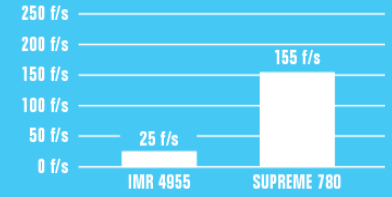

Enduron 4166

Perfect burn speed for cartridges like:

- 308 Win
- 7.62mm NATO
- 22-250 Rem
- 257 Roberts

Fastest burn rate in the Enduron lineup

Performs comparably to Hodgdon Varget

Available in 1-LB containers

EXTREME VELOCITY SPREAD FOR TEMPERATURES BETWEEN 0°-125°

CARTRIDGE: .308 Win.
CASE: W-W
PRIMER: WINCHESTER LR
BULLET: 168 gr. SIERRA HPBT

Enduron 4451

Top burn-rate performance in cartridges like:

- 6mm, 6.5mm Creedmoor
- 30-06
- 270 Win

Ideally suited for mid-range burn speed cartridges

Performs comparably to Hodgdon H4350

Available in 1-LB containers

EXTREME VELOCITY SPREAD FOR TEMPERATURES BETWEEN 0°-125°

CARTRIDGE: .270 Win.
CASE: W-W
PRIMER: WINCHESTER LR
BULLET: 130 gr. HORNADY SP

Enduron 4955

Top performer with cartridges like:

- 25-06
- 270 Win
- 280 Rem
- 300 Win Mag

Perfect for big game cartridges

Performs comparably to Hodgdon H4831

Available in 1-LB containers

EXTREME VELOCITY SPREAD FOR TEMPERATURES BETWEEN 0°-125°

CARTRIDGE: 7mm Rem. Mag.
CASE: R-P REMINGTON
PRIMER: REM 9 1/2 MAG RIFLE
BULLET: 154 gr. HORNADY SP