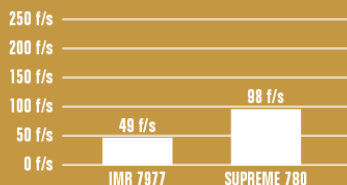

- 6.5-300 Weatherby
- 264 Win Mag
- 28 Nosler
- 300 Rem Ultra Mag

Slowest burn rate Enduron® Technology powder

Performs comparably to Hodgdon Retumbo

Available in 1-LB containers

FAST

BURN RATE

SLOW

Copper Fouling Elimination

Extreme Temperature Stability

Ideal Load Density

Environmentally Friendly

EXTREME VELOCITY SPREAD FOR TEMPERATURES BETWEEN 0° - 125°

CARTRIDGE: 300 Win. Mag.
CASE: W-W
PRIMER: WINCHESTER LRM
BULLET: 220 gr. SIERRA HPBT

EXTREME VELOCITY SPREAD FOR TEMPERATURES BETWEEN 0° - 125°

CARTRIDGE: 300 WIN MAG
CASE: W-W
PRIMER: WINCHESTER LRM
BULLET: 200 GR NOSLER PART.

IMR Powder
6430 Vista Drive
Shawnee, KS 66218

(913) 362-9455
www.imrpowder.com