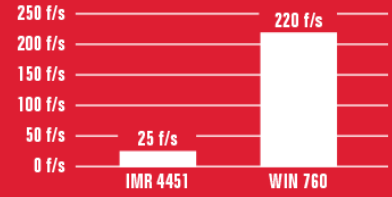

EXTREME VELOCITY SPREAD FOR TEMPERATURES BETWEEN 0°-125°

CARTRIDGE: .308 Win.
CASE: W-W
PRIMER: WINCHESTER LR
BULLET: 168 gr. SIERRA HPBT

Enduron 4451

Top burn-rate performance in cartridges like:

- 6mm, 6.5mm Creedmoor
- 30-06
- 270 Win

Ideally suited for mid-range burn speed cartridges

Performs comparably to Hodgdon H4350

Available in 1-LB containers

EXTREME VELOCITY SPREAD FOR TEMPERATURES BETWEEN 0°-125°

CARTRIDGE: .270 Win.
CASE: W-W
PRIMER: WINCHESTER LR
BULLET: 130 gr. HORNADY SP