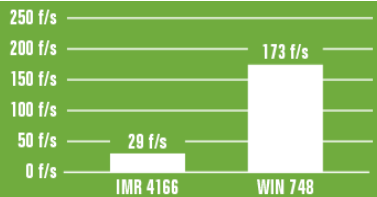

Enduron 4166

Perfect burn speed for cartridges like:

- 308 Win
- 7.62mm NATO
- 22-250 Rem
- 257 Roberts

Fastest burn rate in the Enduron lineup

Performs comparably to Hodgdon Varget

Available in 1-LB containers

EXTREME VELOCITY SPREAD FOR TEMPERATURES BETWEEN 0°-125°

CARTRIDGE: .308 Win.
CASE: W-W
PRIMER: WINCHESTER LR
BULLET: 168 gr. SIERRA HPBT

Enduron 4451

Top burn-rate performance in cartridges like:

- 6mm, 6.5mm Creedmoor
- 30-06
- 270 Win

Ideally suited for mid-range burn speed cartridges

Performs comparably to Hodgdon H4350

Available in 1-LB containers

EXTREME VELOCITY SPREAD FOR TEMPERATURES BETWEEN 0°-125°

CARTRIDGE: .270 Win.
CASE: W-W
PRIMER: WINCHESTER LR
BULLET: 130 gr. HORNADY SP